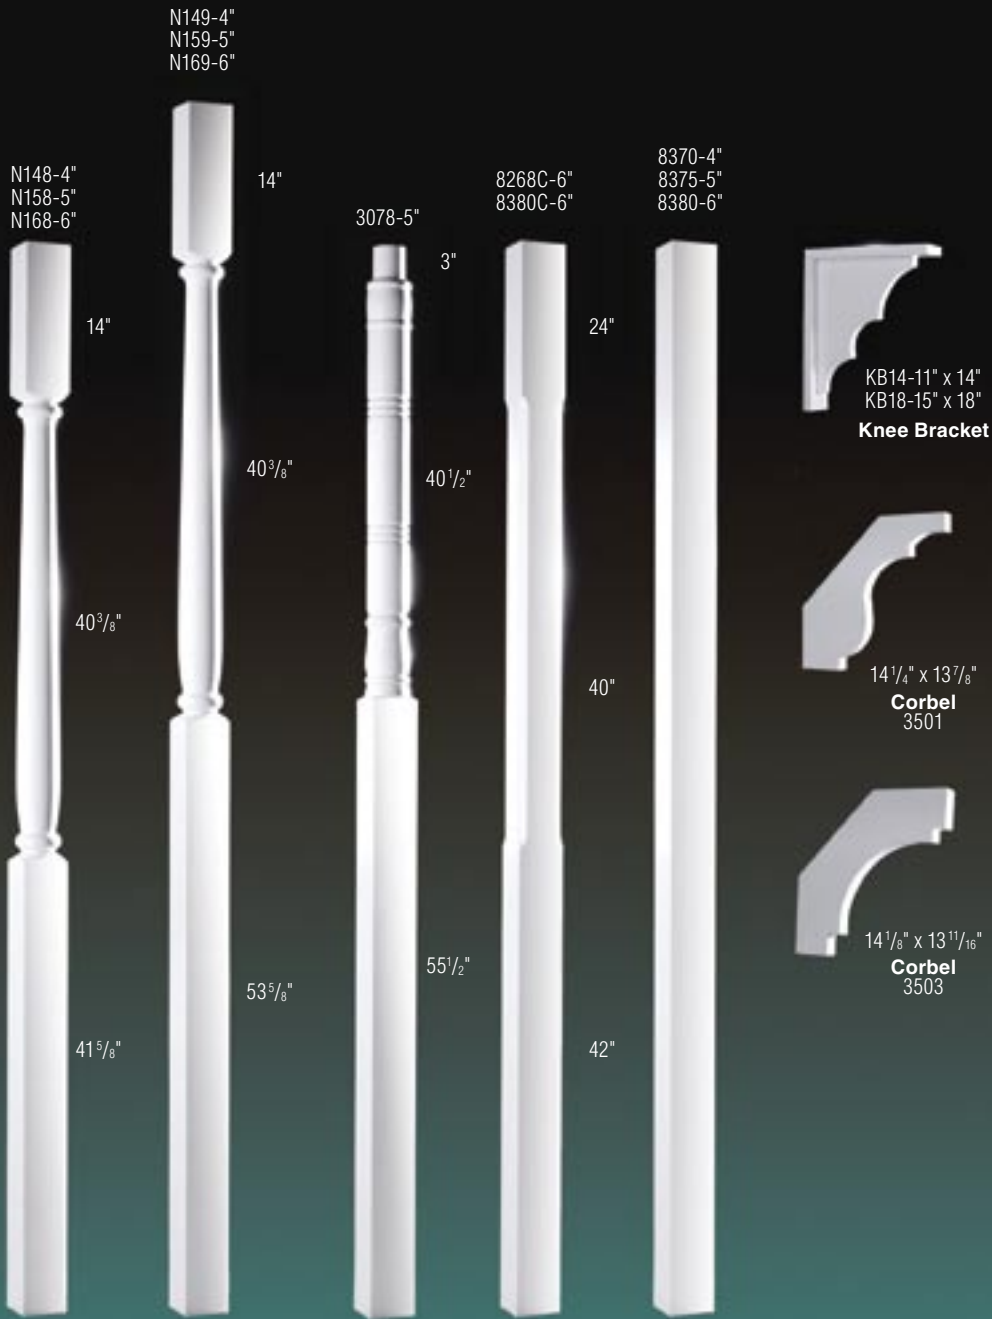

N149-4"
N159-5"
N169-6"

N148-4"
N158-5"
N168-6"

3078-5"

8268C-6"
8380C-6"

8370-4"
8375-5"
8380-6"

KB14-11" x 14"
KB18-15" x 18"
Knee Bracket

14 1/4" x 13 7/8"
Corbel
3501

14 1/8" x 13 11/16"
Corbel
3503

NEW ORLEANS 41 5/8" BASE H - 8'	NEW ORLEANS 53 5/8" BASE H - 9'	LAMP POST 55 1/2" BASE H - 8'	CHAMFERED 42" BASE (8') 56" BASE (10')	SQUARE H - 8', 9', 10'	KNEE BRACKET CORBEL 3501 CORBEL 3503

Design Number	Overall Width	Overall Height	Base Height

Colonial Porch Post

3048	4"	8'	32"
3148	4"	8'	42"
3049	4"	9'	44"
3410	4"	10'	56"
3058	5"	8'	32"
3158	5"	8'	42"
3059	5"	9'	44"
3510	5"	10'	56"
3068	6"	8'	32"
3168	6"	8'	42"
3069	6"	9'	44"
3610	6"	10'	56"

Frontier Post

3148F	4"	8'	42"
3049F	4"	9'	44"
3410F	4"	10'	56"
3158F	5"	8'	42"
3059F	5"	9'	44"
3510F	5"	10'	56"
3168F	6"	8'	42"
3069F	6"	9'	44"
3610F	6"	10'	56"

New Orleans Porch Post

N148	4"	8'	41 5/8"
N149	4"	9'	53 5/8"
N158	5"	8'	41 5/8"
N159	5"	9'	53 5/8"
N168	6"	8'	41 5/8"
N169	6"	9'	53 5/8"

Lamp Post

3078	5"	8'	55 1/2"

Chamfered Post

8268C	6"	8'	42"
8269C	6"	9'	44"
8380C	6"	10'	56"

Square Porch Post

8248	4"	8'	N/A
8249	4"	9'	N/A
8370	4"	10'	N/A
8258	5"	8'	N/A
8259	5"	9'	N/A
8375	5"	10'	N/A
8268	6"	8'	N/A
8269	6"	9'	N/A
8380	6"	10'	N/A

Knee Brackets

KB14	11"	14"	N/A
KB18	15"	18"	N/A

Corbels

3501 Pattern "A"	14 1/4" x 13 7/8"
3503 Pattern "C"	14 1/8" x 13 11/16"

Load-Bearing Capacities

Size	Lbs.
4"	1,000
5"	3,000
6"	5,800

Actual net widths on Porch Posts are 13/16" less than nominal widths above.