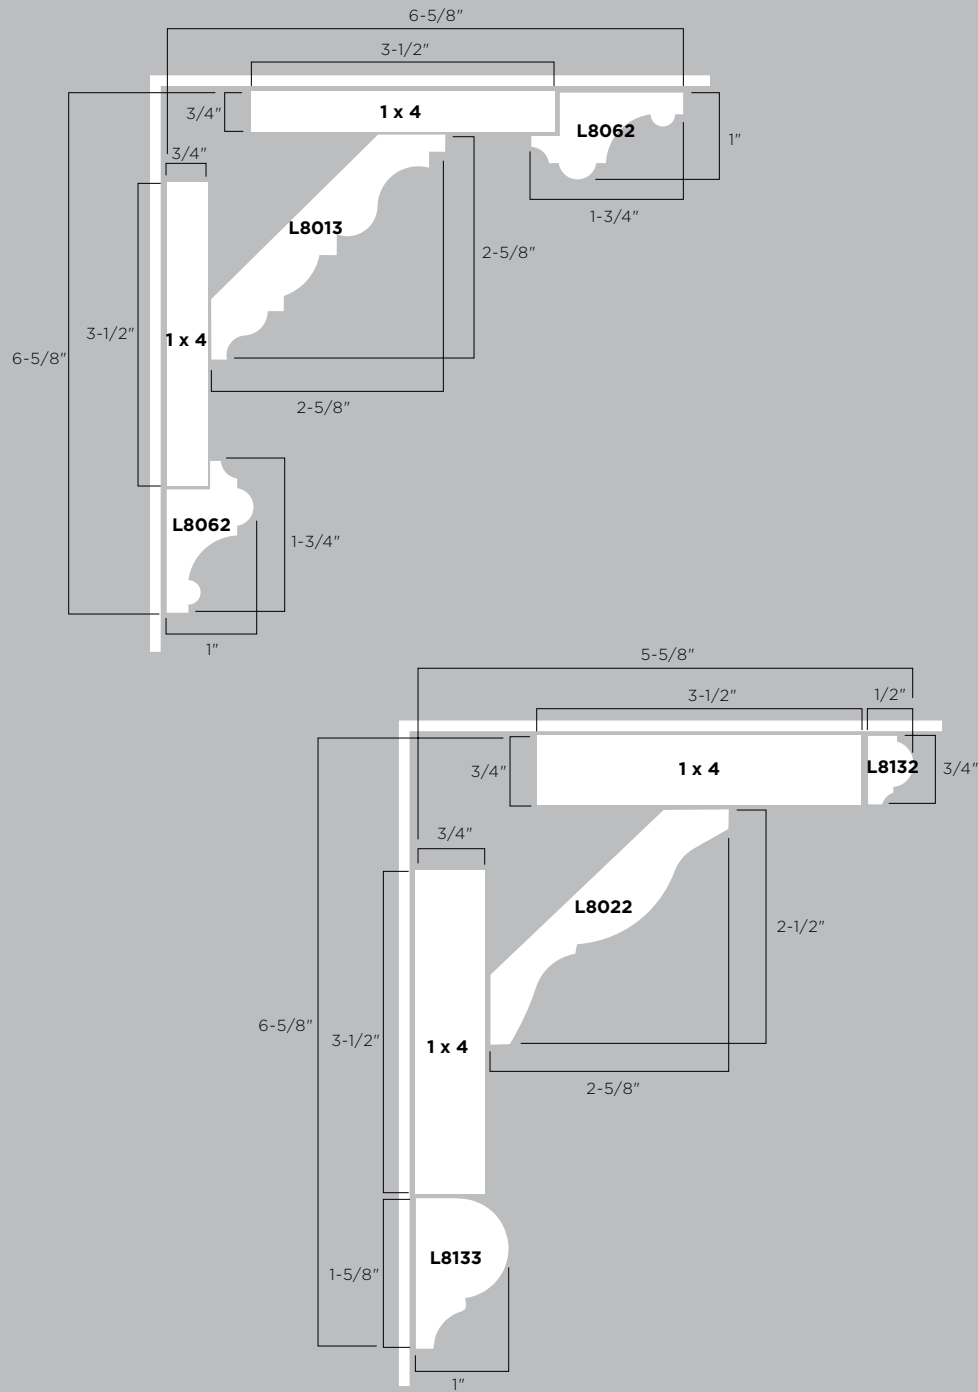

COMBINATIONS