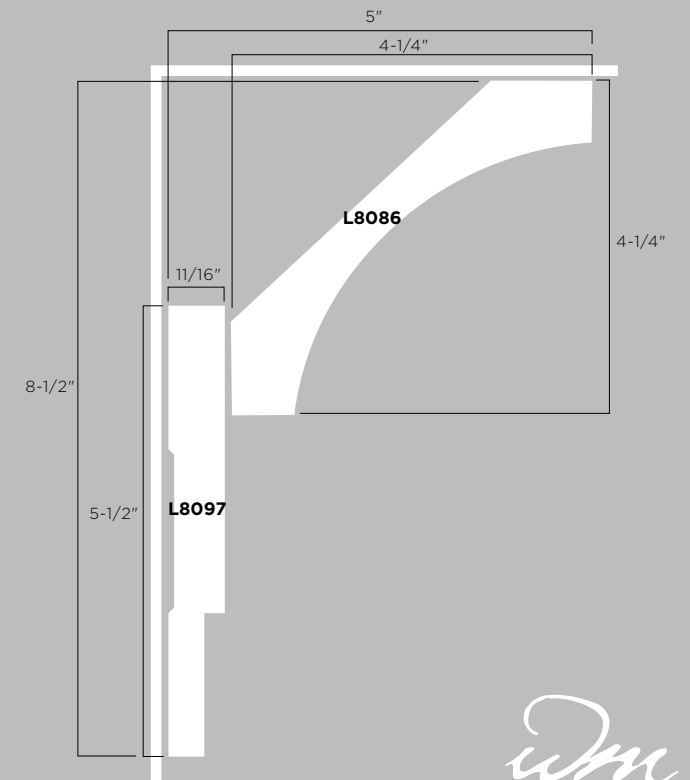

COMBINATIONS