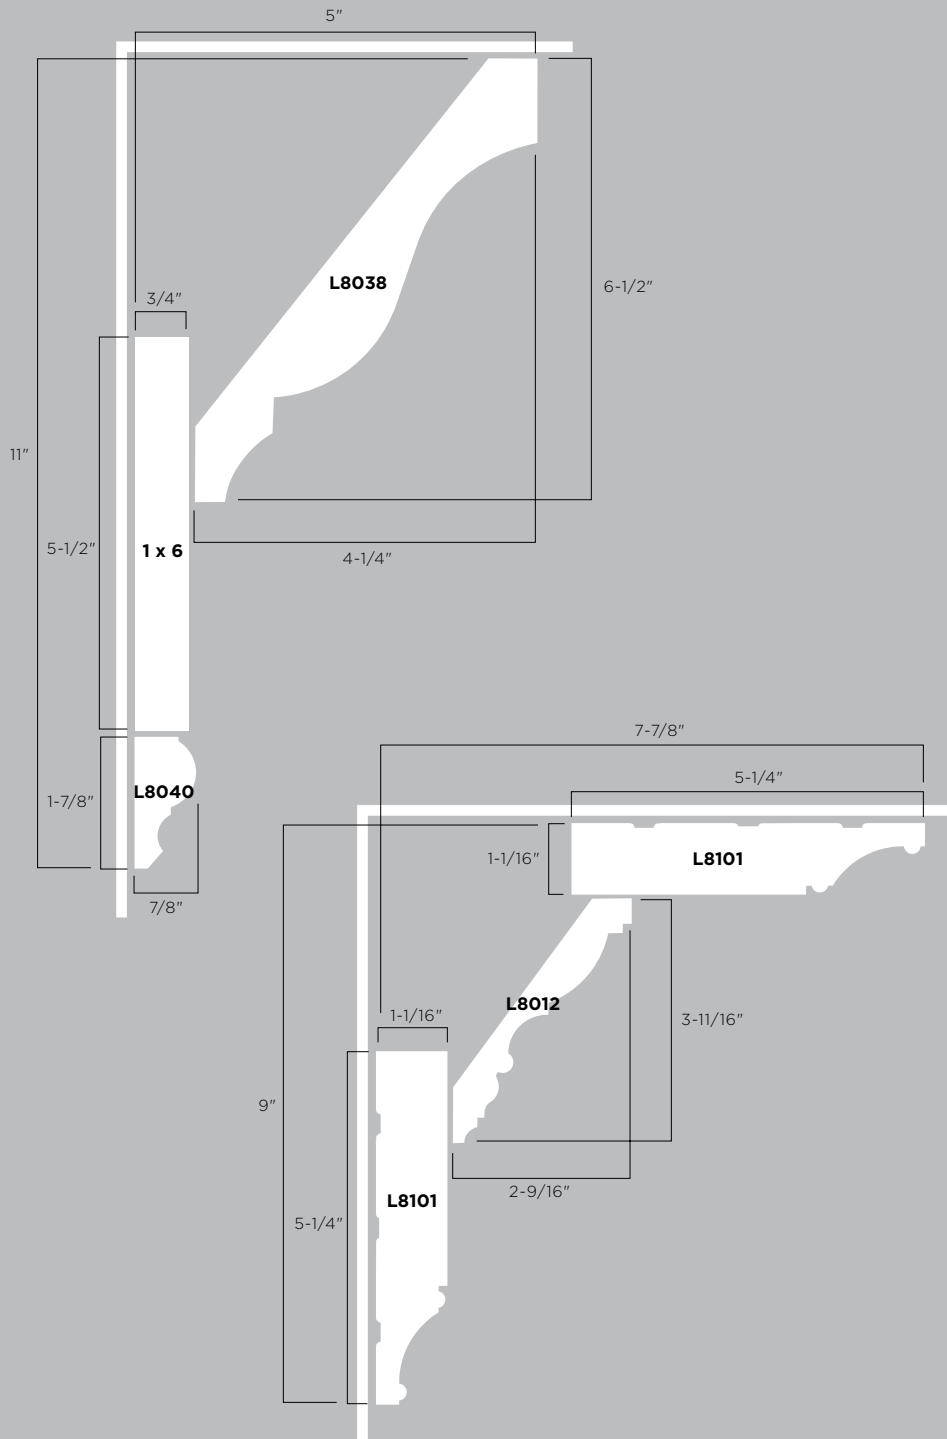

L8700 5/16 X 7/8 SOLID

L8900 9/16 X 1-1/4 SOLID

L8142 9/16 x 1-1/4 SOLID

L8062 1 x 1-3/4 PRIMED

L8064 1-1/4 x 2 PRIMED

L8057 11/16 x 2-1/4 SOLID PRIMED

L8120 1/2 x 2-1/4 PRIMED

L8121 3/4 x 1-1/8 SOLID

SQUARE EDGE ROSETTE

- R4PL** 7/8 x 3-1/2 x 3-1/2 SOLID
- R3.75PL** 7/8 x 3-3/4 x 3-3/4 SOLID
- RT3.75PL** 1-1/8 x 3-3/4 x 3-3/4 SOLID

PLINTH BLOCK

FRANKLIN PLINTH

- RP88** 1-1/8 x 5-1/2 x 10 SOLID

- RP4** 1-1/8 x 3-1/2 x 7-1/2 SOLID
- RP6** 1-1/8 x 5-3/4 x 7-1/2 SOLID

COMBINATIONS

COMBINATIONS

COMBINATIONS

COMBINATIONS

COMBINATIONS

COMBINATIONS

COMBINATIONS

L8120

L8043

1X

Box made from Plywood or 1X

L8590

L8057

PLYWOOD

Panel made from Plywood or 1X

L8057