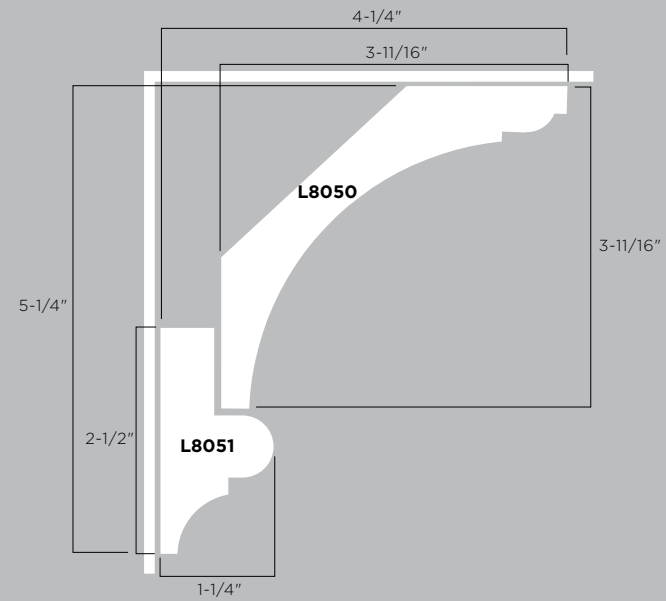

COMBINATIONS