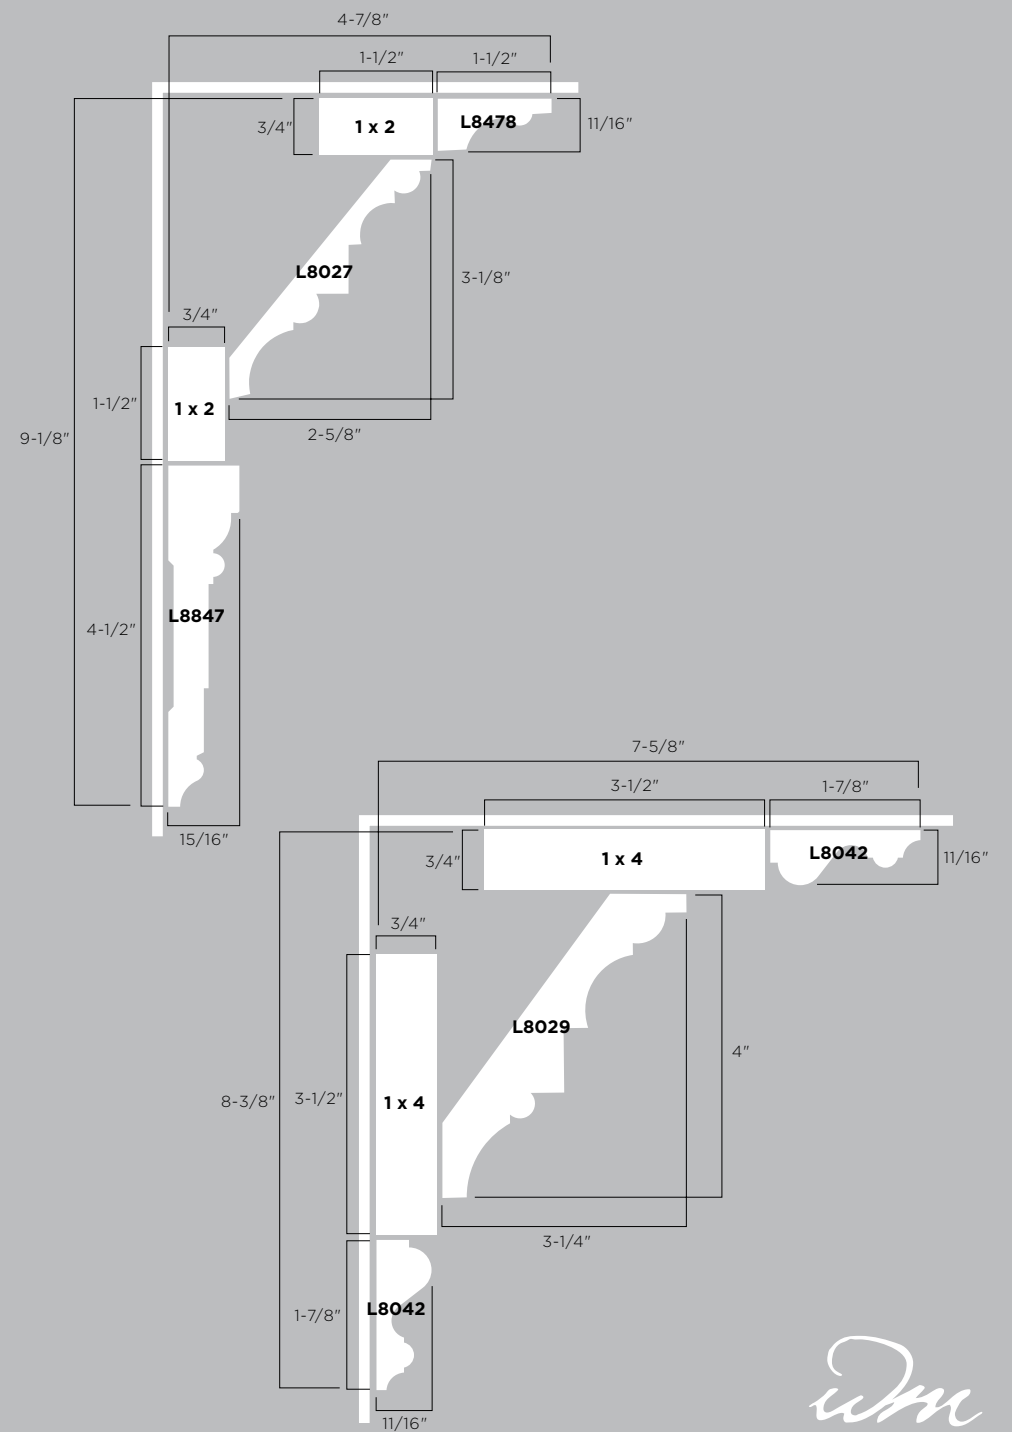

L8700 5/16 X 7/8 SOLID

L8900 9/16 X 1-1/4 SOLID

L8142 9/16 x 1-1/4 SOLID

L8062 1 x 1-3/4 PRIMED

L8064 1-1/4 x 2 PRIMED

L8057 11/16 x 2-1/4 SOLID PRIMED

L8120 1/2 x 2-1/4 PRIMED

L8121 3/4 x 1-1/8 SOLID

SQUARE EDGE ROSETTE

- R4PL** 7/8 x 3-1/2 x 3-1/2 SOLID
- R3.75PL** 7/8 x 3-3/4 x 3-3/4 SOLID
- RT3.75PL** 1-1/8 x 3-3/4 x 3-3/4 SOLID

PLINTH BLOCK

FRANKLIN PLINTH

- RP88** 1-1/8 x 5-1/2 x 10 SOLID

- RP4** 1-1/8 x 3-1/2 x 7-1/2 SOLID
- RP6** 1-1/8 x 5-3/4 x 7-1/2 SOLID

COMBINATIONS

COMBINATIONS

COMBINATIONS

COMBINATIONS

COMBINATIONS

COMBINATIONS

COMBINATIONS

L8120

L8043

1X

Box made from Plywood or 1X

L8590

L8057

PLYWOOD

Panel made from Plywood or 1X

L8057