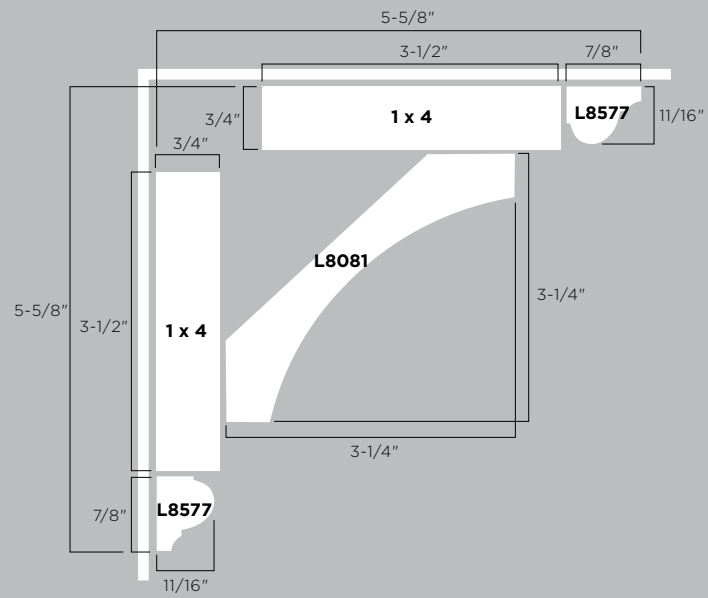

COMBINATIONS