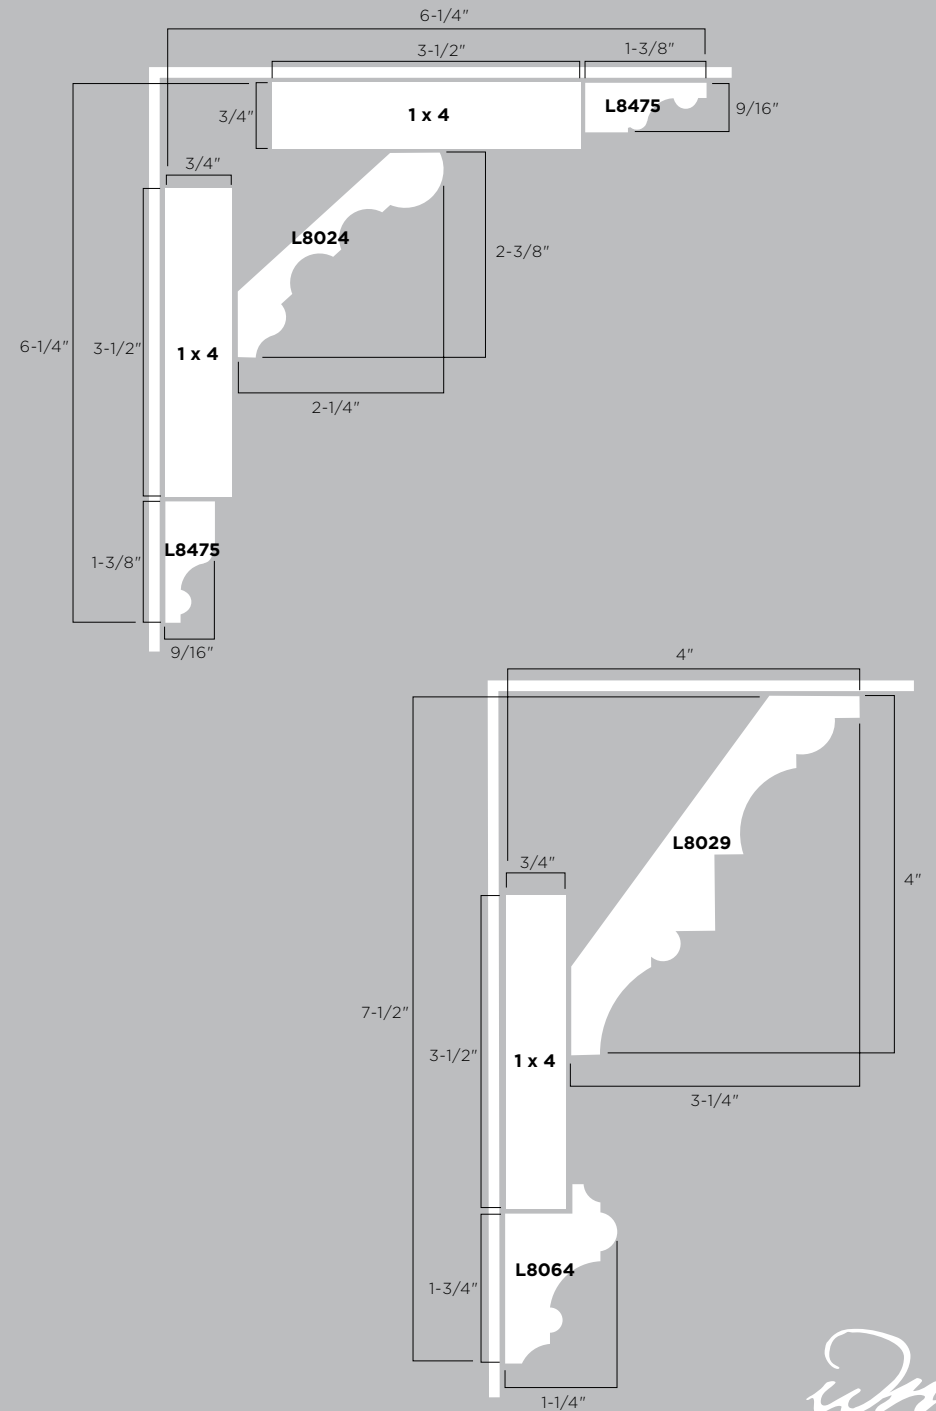

COMBINATIONS