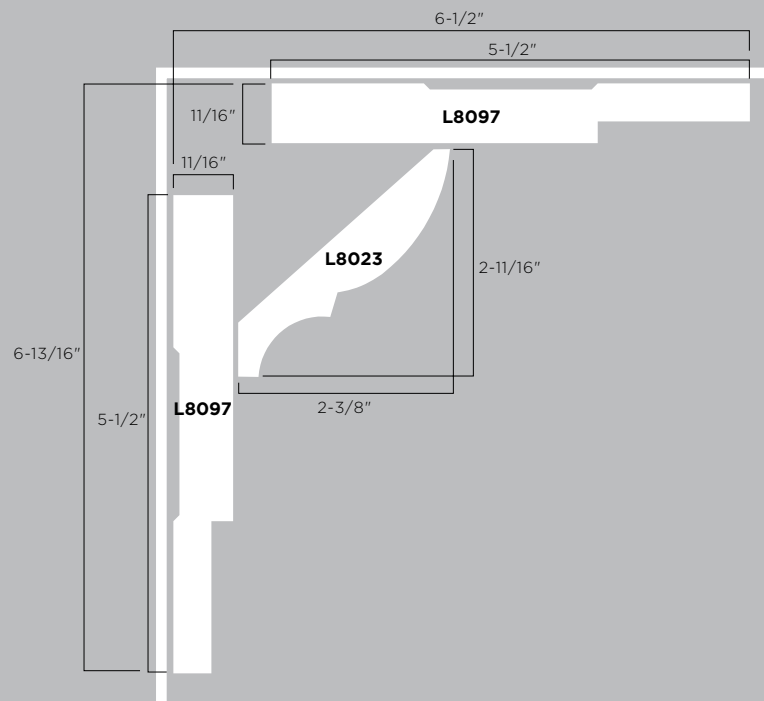

COMBINATIONS